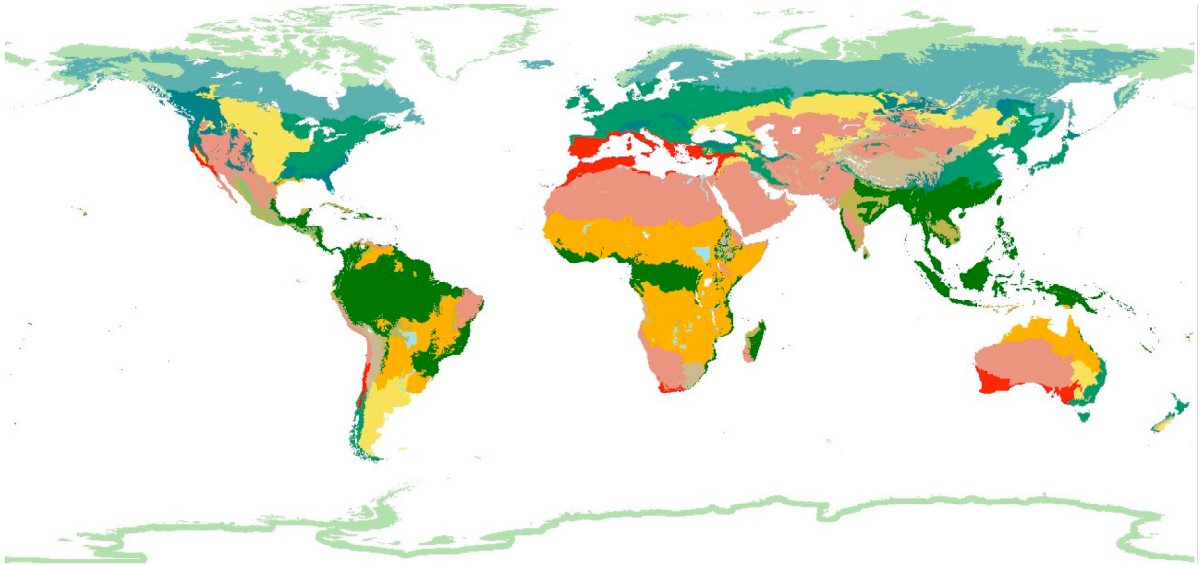

**Global Biome Map**  
(adapted from World Wildlife Fund)

	Tropical and Subtropical Moist Broadleaf Forests
	Tropical and Subtropical Dry Broadleaf Forests
	Tropical and Subtropical Coniferous Forests
	Temperate Broadleaf and Mixed Forests
	Temperate Coniferous Forests
	Boreal Forest/Taiga
	Tropical and Subtropical Grasslands, Savannas, Shrublands
	Temperate Grasslands, Savannas, Shrublands
	Flooded Grasslands and Savannas
	Montane Grasslands and Shrublands
	Tundra
	Mediterranean Forests, Woodlands, and Scrub
	Deserts and Xeric Shrubs