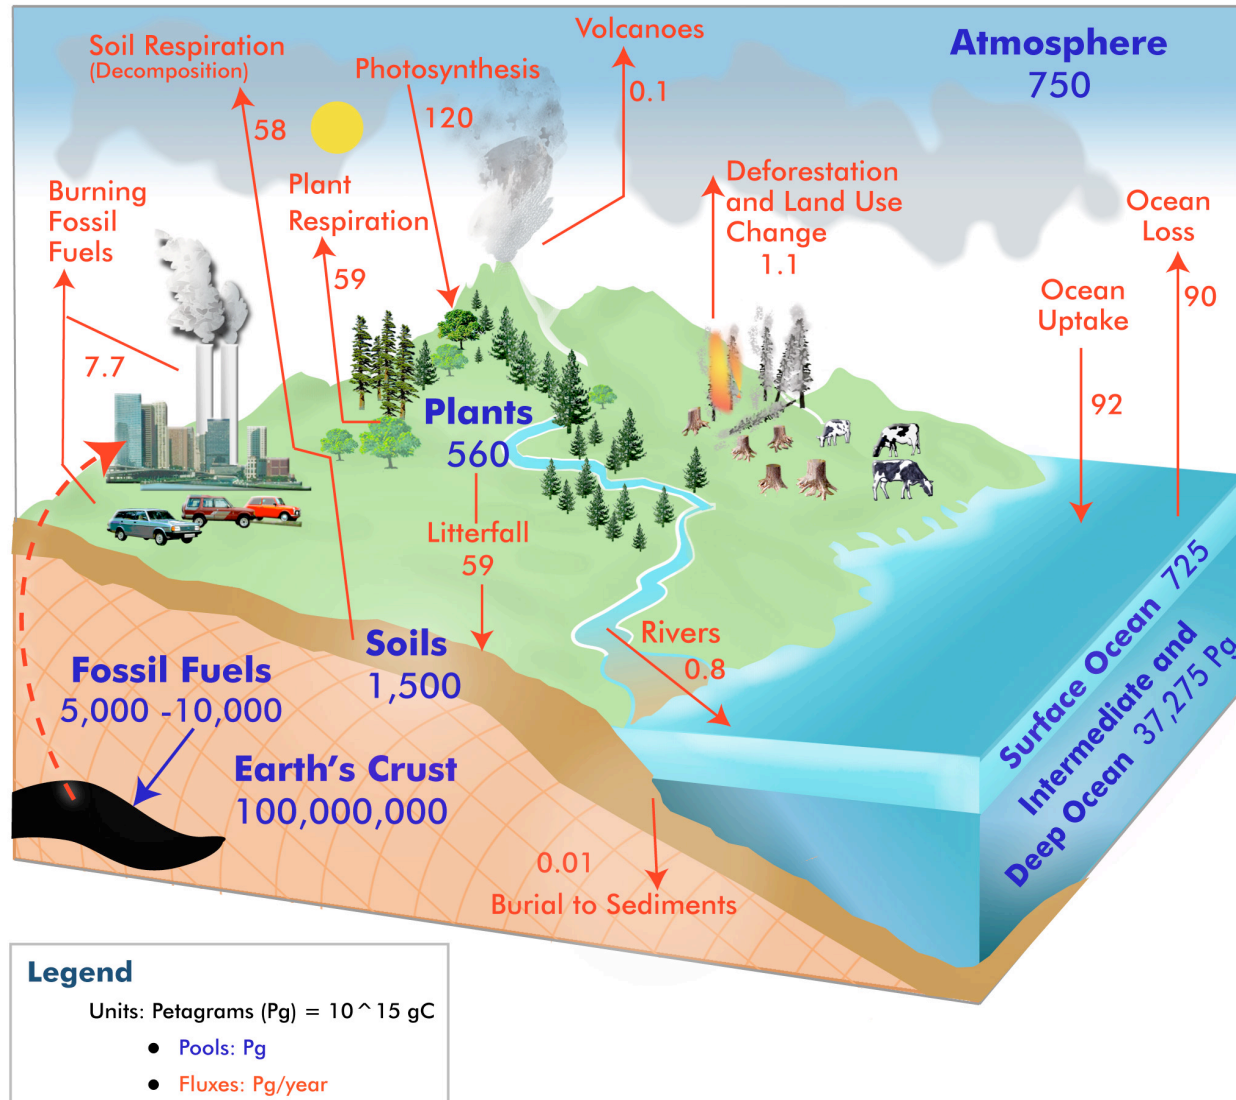

Global Carbon Cycle

Copyright 2010 GLOBE Carbon Cycle Project, a collaborative project between the University of New Hampshire, Charles University and the GLOBE Program Office.
 Data Sources: Adapted from Houghton, R.A. Balancing the Global Carbon Budget. Annu. Rev. Earth Planet. Sci. 007.35:313-347, updated emissions values are from the Global Carbon Project: Carbon Budget 2009.